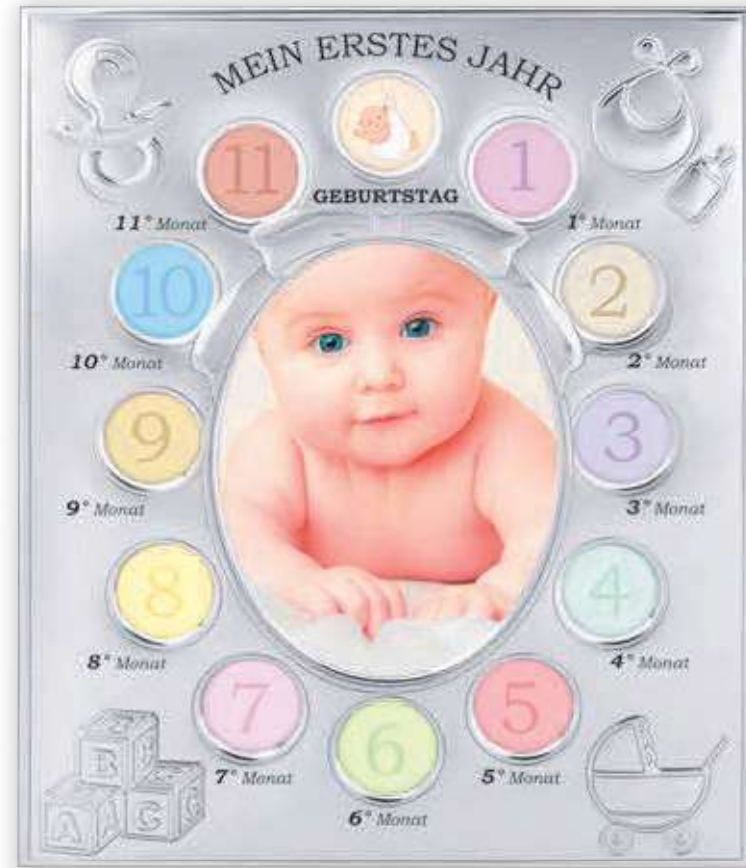

box

DANIEL PINK

 **B22546P** 10x15

BIRTH

B122WE	12x	3,5x3,5
	1x	9,5x12,5
	19,5x24	

box

Made in Italy

GEBURTSTAG